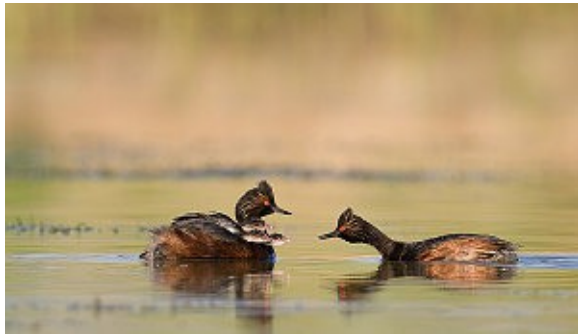

NATURE PROJECTED IMAGE OF THE YEAR

Judge - Lin Craft, APSA – Fallbrook, CA

First Place

Tim Torell *Eared Grebe Feeding Young*